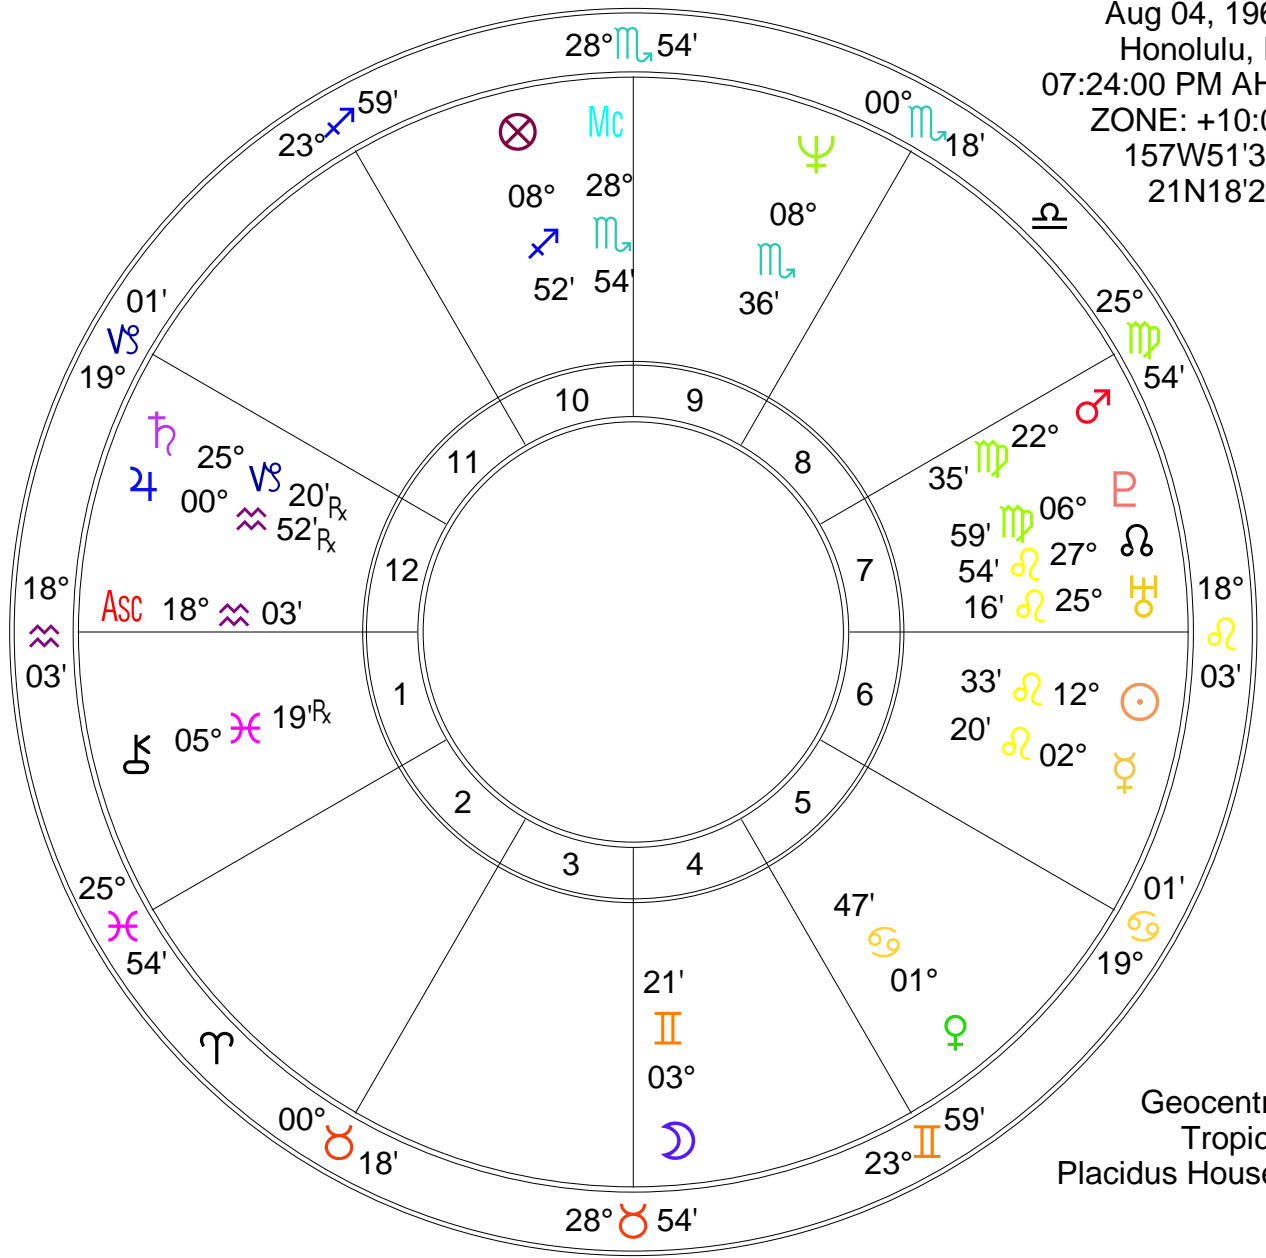

Barack Obama
 Aug 04, 1961
 Honolulu, HI
 07:24:00 PM AHT
 ZONE: +10:00
 157W51'30"
 21N18'25"

Geocentric
 Tropical
 Placidus Houses

Fir	Ear	Air	Wat
5	3	3	4
Crd	Fix	Mut	
2	8	5	

Chart Compliments of
 Matrix Software
 126 S. Michigan Ave.
 Big Rapids, MI 49307
 (231) 527-2603

Zodiac Signs	Pl	Planet	Plan's Sign	Hous	Position
♈ Aries	☾	Moon	Gemini	4th	03° ♀ 21'
♉ Taurus	☉	Sun	Leo	6th	12° ♀ 33'
♊ Gemini	☿	Mercury	Leo	6th	02° ♀ 20'
♋ Cancer	♀	Venus	Cancer	5th	01° ♀ 47'
♌ Leo	♂	Mars	Virgo	7th	22° ♀ 35'
♍ Virgo	♃	Jupiter	Aquarius	12th	00° ♀ 52' Rx
♎ Libra	♄	Saturn	Capricorn	12th	25° ♀ 20' Rx
♏ Scorpio	♅	Uranus	Leo	7th	25° ♀ 16'
♐ Sagittarius	♆	Neptune	Scorpio	9th	08° ♀ 36'
♑ Capricorn	♇	Pluto	Virgo	7th	06° ♀ 59'
♒ Aquarius	♁	Node	Leo	7th	27° ♀ 54'
♓ Pisces	♁	Midheaven	Scorpio	10th	28° ♀ 54'
	♁	Ascendant	Aquarius	1st	18° ♀ 03'